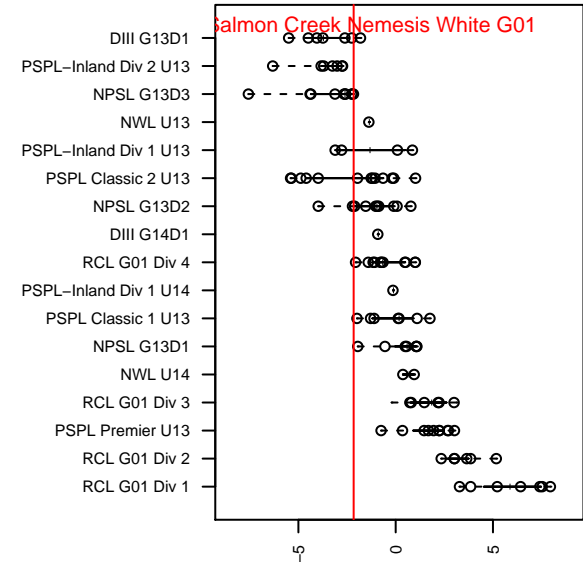

FC Salmon Creek Nemesis White G01

FC Salmon Creek
 Salmon Creek, WA
 G01 total strength=635
 attack=1.03 defense=0.31
 fall league = OPL Premier U13
 spr league = Spr OPL Tillamook Div U13

alt names used:
 FC Salmon Creek Nemesis G01
 FC Salmon Creek Nemesis 01

Venues played:
 2014 Chinook Cup Silver U13
 2014 OPL Premier Division U13
 2014 Directors Cup OPL Silver U13
 2014 Spr OPL Tillamook Division U13

FC Salmon Creek Nemesis White G01
 Dots are actual minus expected GF (blue circles) and GA (red triangles).
 Blue line is smoothed change in attack strength. Red is smoothed change in defense strength.

**attack and defense variance (black dot)
relative to other teams
and top 10 in region**

**attack and defense rating
relative to others at age
and all opponents in last 13 months**

Performance relative to 13 month average